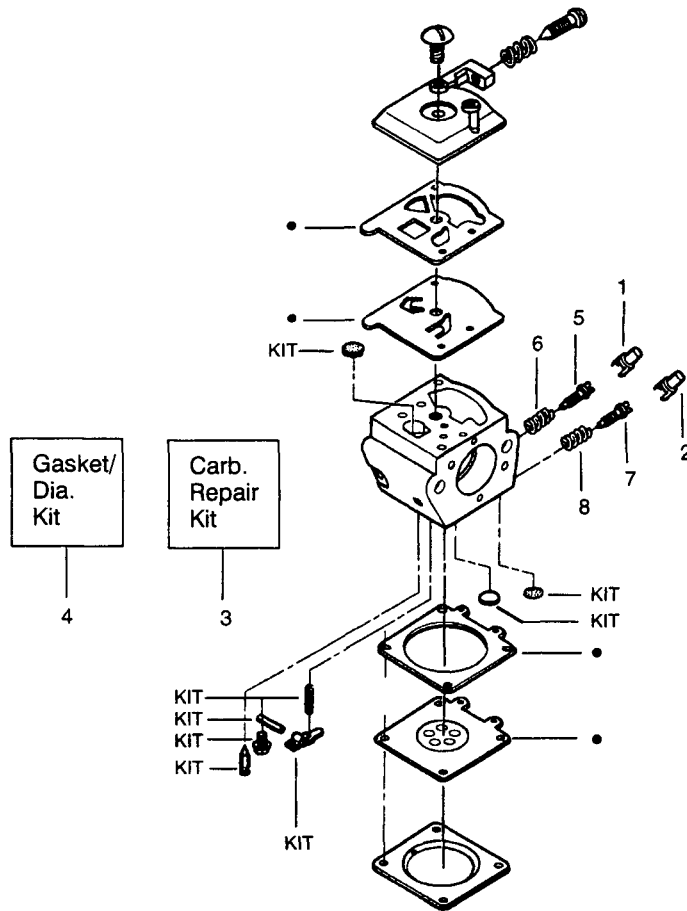

## Carburetor Assembly – WT-391 – #530069722

Ref.	Part No.	Description
1.	530038318	Limiter Cap-High
2.	530038317	Limiter Cap-Low
3.	530069826	Carburetor Repair Kit (KIT= Indicates Contents)
4.	530069844	Gasket/Diaphragm Kit (●=Indicates Contents)
5.	530035383	Low Speed Needle
6.	530035293	Needle Spring Low Speed
7.	530035384	High Speed Needle
8.	530035295	Needle Spring High Speed

Ref.	Part No.	Description
1.	530053033	Actuating Lever
2.	530015913	Spring Pin
3.	530015911	Screw
4.	530014356	Front & Rear Link Ass'y.
5.	530016237	Spring Compression
6.	530052232	Brake Band
7.	530015910	Handguard Spring
8.	530049075	Journal-Left
9.	530029879	Pivot Pin
10.	530029881	Journal-Right
11.	530015914	Screw
12.	530038593	Retainer
13.	530029878	Position Spring
14.	530049965	Clutch Cover
15.	530038679	Chain Brake Cover
16.	530015826	Bar Adjusting Pin
17.	530038593	Retainer
18.	530016110	Screw-Bar Adjusting
19.	530015917	Nut
20.	530049962	Chain Brake Assembly