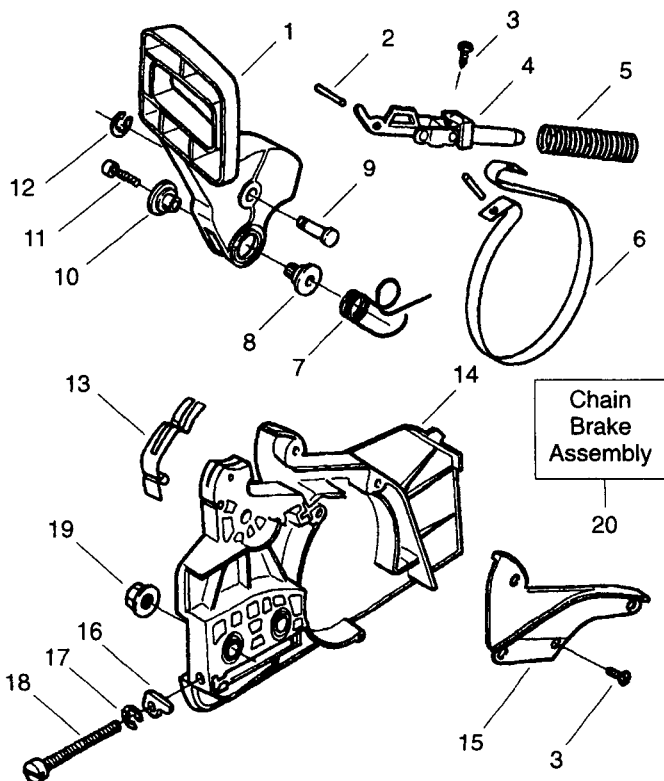

## Carburetor Assembly – WT-391 – #530069722

Ref.	Part No.	Description
1.	530038318	Limiter Cap-High
2.	530038317	Limiter Cap-Low
3.	530069826	Carburetor Repair Kit (KIT= Indicates Contents)
4.	530069844	Gasket/Diaphragm Kit (●=Indicates Contents)
5.	530035383	Low Speed Needle
6.	530035293	Needle Spring Low Speed
7.	530035384	High Speed Needle
8.	530035295	Needle Spring High Speed

Ref.	Part No.	Description
1.	530053033	Actuating Lever
2.	530015913	Spring Pin
3.	530015911	Screw
4.	530014356	Front & Rear Link Ass'y.
5.	530016237	Spring Compression
6.	530052232	Brake Band
7.	530015910	Handguard Spring
8.	530049075	Journal-Left
9.	530029879	Pivot Pin
10.	530029881	Journal-Right
11.	530015914	Screw
12.	530038593	Retainer
13.	530029878	Position Spring
14.	530049965	Clutch Cover
15.	530038679	Chain Brake Cover
16.	530015826	Bar Adjusting Pin
17.	530038593	Retainer
18.	530016110	Screw-Bar Adjusting
19.	530015917	Nut
20.	530049962	Chain Brake Assembly