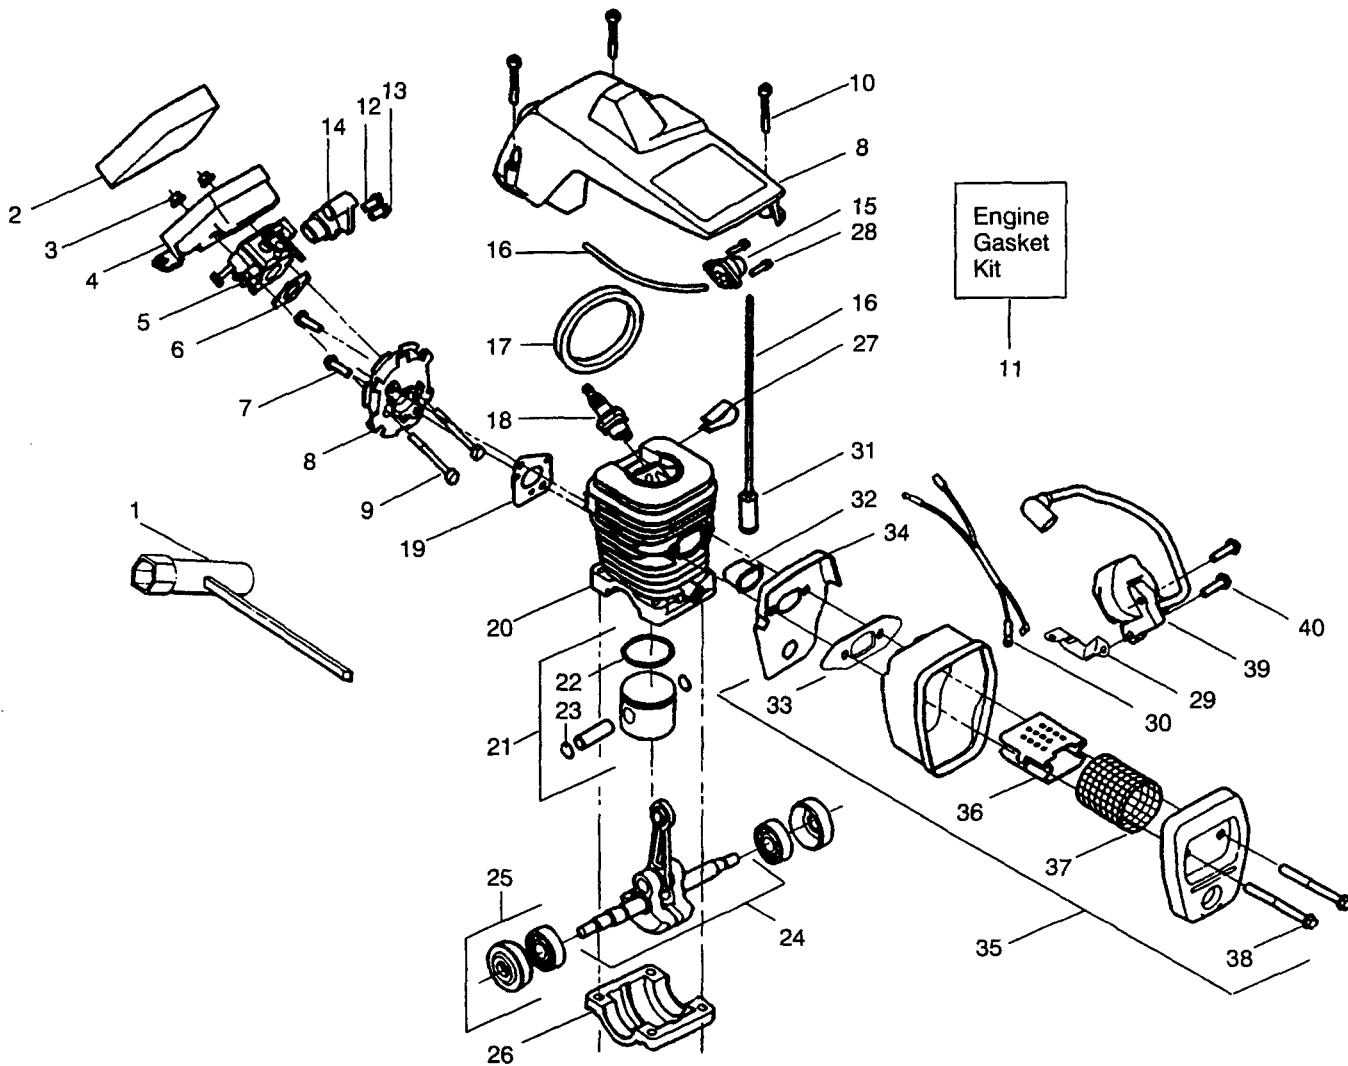

Ref.	Part No.	Description	Ref.	Part No.	Description	Ref.	Part No.	Description
1.	530031135	Bar Wrench	20.	-	Cylinder Kit	36.	530037813	Muffler Diffuser
2.	530037793	Foam - Air Filter	21.	530071252	351/370	37.	530036103	Spark Arrestor Screen
3.	530016101	Nut	21.	530071255	390/420	38.	530016132	Screw
4.	530047604	Air Filter Housing	22.	-	Piston Kit	39.	530052277	Ignition Module
5.	530069722	Carburetor Kit (Incl. 12 & 13)	22.	530069604	351/370	40.	530015814	Screw
6.	530019239	Carb. Gasket	22.	530069719	390/420	Not Shown		
7.	530015810	Screw	23.	530038729	390/420	-		Operator's Manual
8.	530069964	Carb. Adapter Kit (Incl. Cylinder Shield and Seal)	24.	530015697	Retainer - Piston Pin	530084924		370/420 - Euro
9.	530016187	Screw	24.	530047062	Crankshaft Ass'y.	530084923		370/420 - Euro
10.	530016102	Screw	25.	530047827	Seal & Bearing Ass'y.	530084113		370/420 - Scan
11.	530069608	Engine Gasket Kit	26.	530037935	Cap - Crankcase	530084564		351/390 - Euro
12.	530038318	Limiting Cap - High	27.	530016136	Clip - High Tension Lead	530084565		351/390 - Euro
13.	530038317	Limiting Cap - Low	28.	530015780	Screw	530084563		351/390 - Scan
14.	530038340	Grommet - Carb Adjust.	29.	530047442	Ground Strap	530031112		Clutch Ass'y. Tool
15.	530047213	Air Purge Ass'y.	30.	530049117	Wire Harness Ass'y.	530031097		Air Gap Gauge
16.	530069216	Primer Line Kit	31.	530014362	Fuel Filter	530031160		Insert Tool - Limiting Cap
17.	530019210	Air Box Seal	32.	530037652	Heat Insulator	530031173		Carrying Case
18.	503235108	Spark Plug	33.	530019221	Muffler Gasket			
19.	530019249	Gasket - Carb. Adapter	34.	530038237	Muffler Back Plate			
			35.	530047207	Muffler Ass'y. (Incl. 33-34 & 36-38)