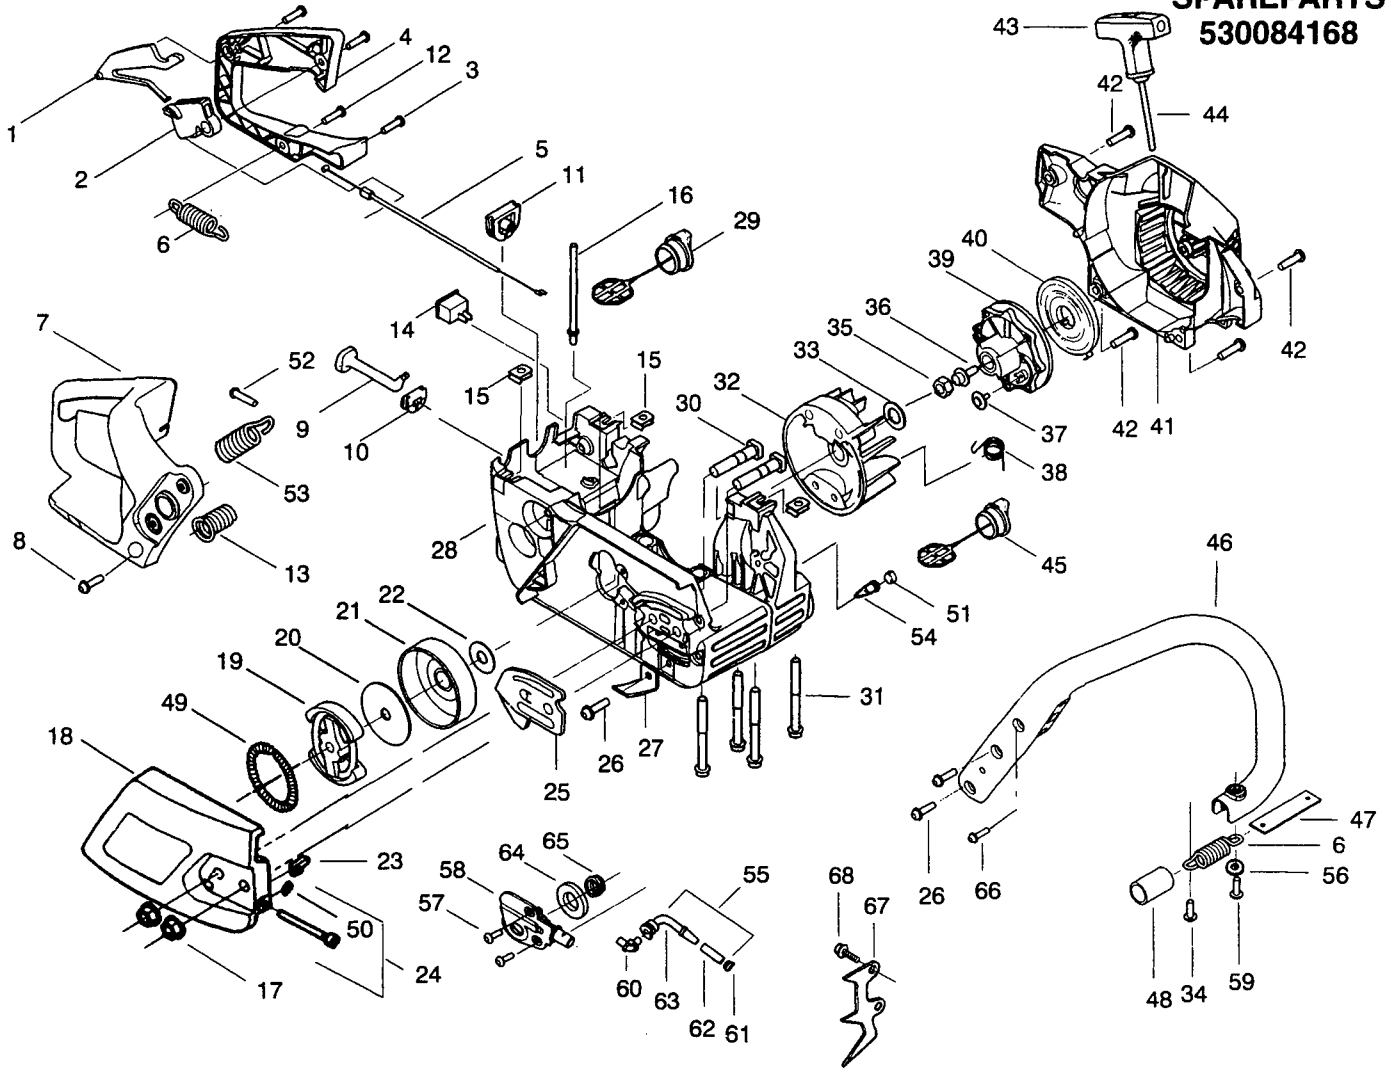

SPAREPARTS 530084168

Ref.	Part No.	Description	Ref.	Part No.	Description	Ref.	Part No.	Description
1.	530036098	Throttle Lockout	24.	530069611	Bar Adjusting Kit (Incl. 50)	47.	530047608	Limiter Strap
2.	530036097	Throttle Trigger	25.	530038238	Plate-Bar Mounting	48.	530036142	Sleeve-AV Spring
3.	530015906	Screw	26.	530015814	Screw	49.	530094188	Spring-Clutch
4.	530047581	Cover-Rear Handle	27.	530029850	Chain Catcher	50.	530038593	Retainer-Bar Adjust.
5.	530047602	Throttle Cable	28.	530047621	Chassis Ass'y. (Incl. Fuel Cap, Oil Cap, Fuel Line and Primer Line)	51.	530038264	Plug-Oil Vent
6.	530042082	Spring-Isolator	29.	530047192	Fuel Cap Ass'y.	52.	530015875	Screw
7.	530047582	Rear Handle	30.	530016133	Bolt-Bar	53.	530053275	Isolator Ass'y.
8.	530015814	Screw	31.	530016132	Screw	54.	530026119	Check Valve
9.	530047605	Choke Knob	32.	530039209	Flywheel Ass'y.	55.	530047663	Oil Pick-up Ass'y (Incl. 61-63)
10.	530049005	Grommet-Choke Knob	33.	530015127	Washer-Flywheel	56.	530015123	Washer
11.	530047631	Grommet-Throttle Cable	34.	530015843	Screw	57.	530016097	Screw
12.	530015886	Screw	35.	530016134	Nut-Flywheel	58.	530069957	Oil Pump Kit (Incl. 60, 65 & Seal)
13.	530053274	Isolator Ass'y.	36.	530015920	Screw	59.	530016018	Screw
14.	530069572	Switch Kit	37.	530016080	Screw	60.	530049477	Elbow-Oil Pickup
15.	530015922	Nut-"U" Type	38.	530023817	Spring-Starter Dog	61.	530030189	Plug-Oil Filter
16.	530069247	Fuel Line Kit (Large Dia.)	39.	530037817	Starter Pulley	62.	530037821	Oil Filter
17.	530015917	Nut-Bar Mounting	40.	530027531	Recoil Spring	63.	530038373	Pick-up Oilier
18.	530049965	Clutch Cover	41.	530047973	Fan Housing	64.	530019231	Dust Seal
19.	530014949	Clutch Ass'y. (Incl. 49)	42.	530015892	Screw	65.	530037820	Gear-Worm Spring
20.	530015611	Clutch Washer	43.	530037485	Starter Handle	66.	530016179	Screw
21.	530047061	Clutch Drum Ass'y. w/Bearing	44.	530069232	Rope Kit	67.	530014381	Spike Ass'y.
22.	530015907	Washer-Thrust	45.	530010846	Oil Cap Ass'y. Front Handle	68.	530015906	Screw
23.	530015826	Pin-Bar Adjusting	46.	530047583